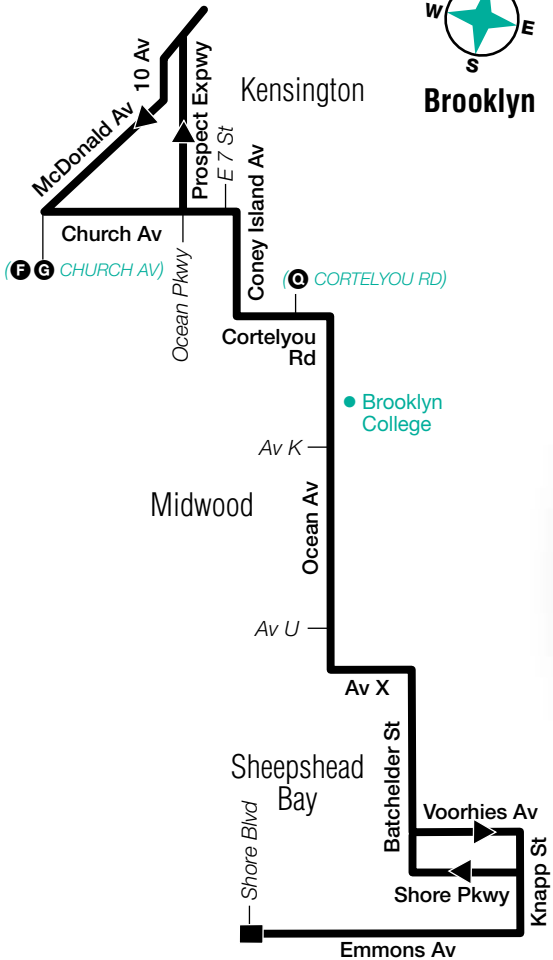

BM3 Midtown and Downtown

BM3 Midtown Only via FDR Drive

BM3 Downtown Only

BM3 Brooklyn

to/from Manhattan
via Prospect Expwy and
Hugh L. Carey Tunnel

m_bm003_16285_cs

BM3 MAP LEGEND

Terminal

MTA **Metro-North**
Railroad Station

(4) *STATION NAME*
Subway Connection

● Point of Interest

For Accessible subway stations, travel directions
and other information:

Call 511 or visit www.mta.info