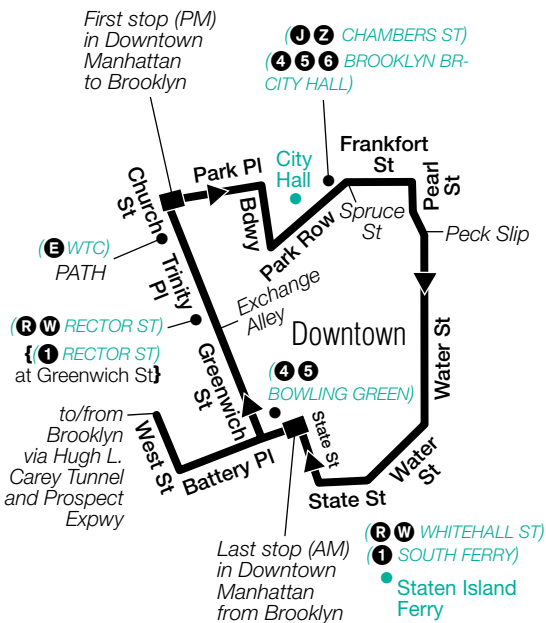

BM3 Midtown and Downtown

BM3 Midtown Only via FDR Drive

BM3 Downtown Only

BM3 Brooklyn

to/from Manhattan
via Prospect Expwy and
Hugh L. Carey Tunnel

m_bm003_16285_cs

BM3 MAP LEGEND

Terminal

MTA **Metro-North**
Railroad Station

(4) *STATION NAME*
Subway Connection

● Point of Interest

For Accessible subway stations, travel directions
and other information:

Call 511 or visit www.mta.info