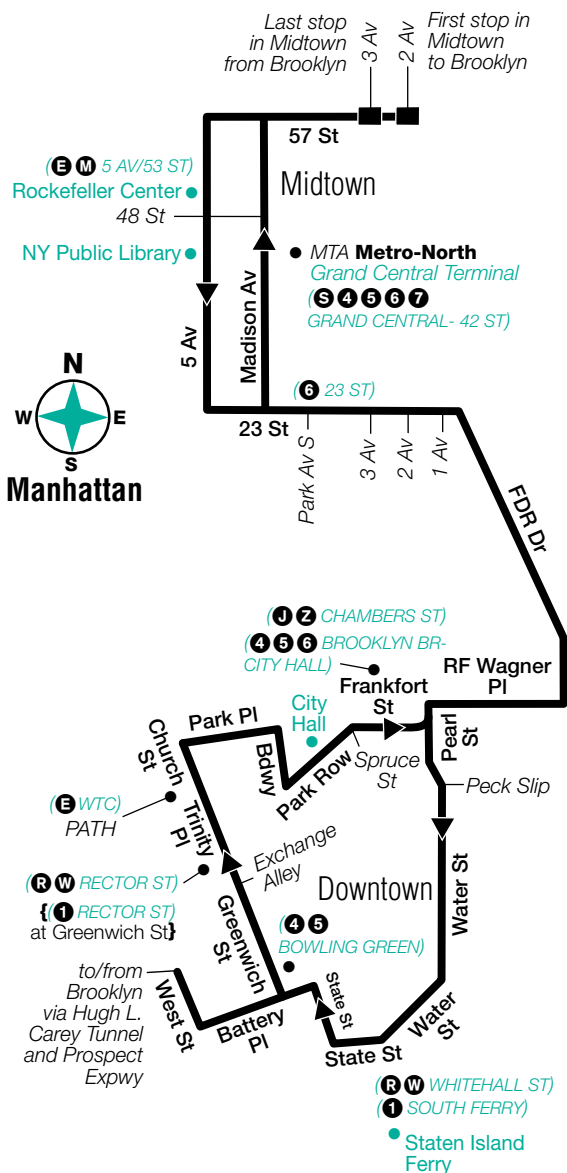

BM3 Midtown and Downtown

BM3 Midtown Only via FDR Drive

BM3 Downtown Only

BM3 Brooklyn

to/from Manhattan
via Prospect Expwy and
Hugh L. Carey Tunnel

m_bm003_16285_cs

BM3 MAP LEGEND

Terminal

MTA **Metro-North**
Railroad Station

(4) *STATION NAME*
Subway Connection

● Point of Interest

For Accessible subway stations, travel directions
and other information:

Call 511 or visit www.mta.info