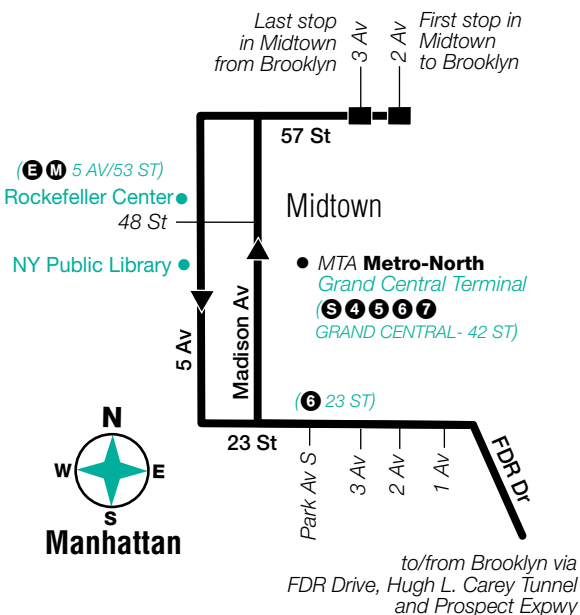

BM3 Midtown and Downtown

BM3 Midtown Only via FDR Drive

BM3 Downtown Only

BM3 Brooklyn

to/from Manhattan
via Prospect Expwy and
Hugh L. Carey Tunnel

m_bm003_16285_cs

BM3 MAP LEGEND

Terminal

MTA **Metro-North**
Railroad Station

(4) *STATION NAME*
Subway Connection

● Point of Interest

For Accessible subway stations, travel directions
and other information:

Call 511 or visit www.mta.info