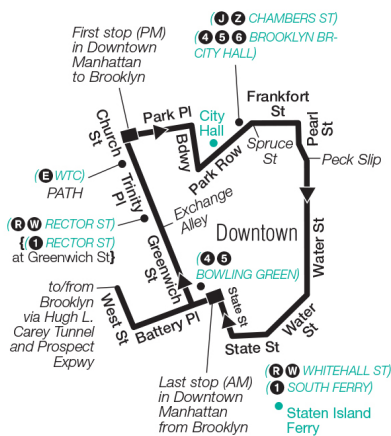

Canarsie/Spring Creek - Downtown/Midtown Via Ave M / Ave H / Cortelyou Rd

Express Service

For accessible subway stations, travel directions and other information:

Effective September 1, 2024

Visit www.mta.info or call us at 511

BM2 Midtown and Downtown

BM2 Midtown Only via FDR Drive

BM2 Downtown Only

BM2 Brooklyn

BM2 MAP LEGEND

- Terminal
- Rush Hour Terminal
- Rush Hour Service
- Point of Interest
- STATION NAME
- Subway Connection
- MTA Metro-North Railroad Station