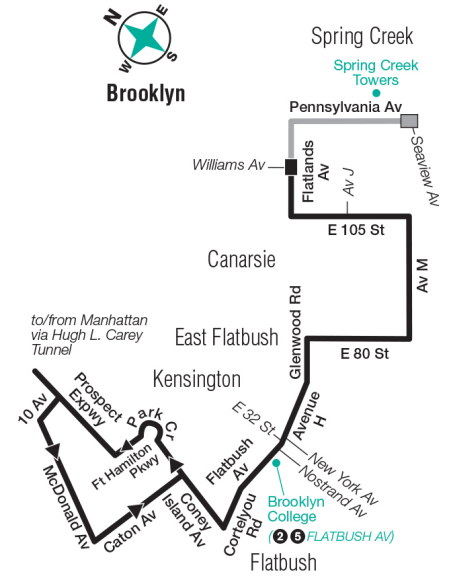

Canarsie/Spring Creek - Downtown/Midtown Via Ave M / Ave H / Cortelyou Rd

Express Service

For accessible subway stations, travel directions and other information:

Effective September 1, 2024

Visit www.mta.info or call us at 511

BM2 Midtown and Downtown

BM2 Midtown Only via FDR Drive

BM2 Downtown Only

BM2 Brooklyn

BM2 MAP LEGEND

- Terminal
- Rush Hour Terminal
- Rush Hour Service
- Point of Interest
- STATION NAME
- Subway Connection
- MTA Metro-North Railroad Station