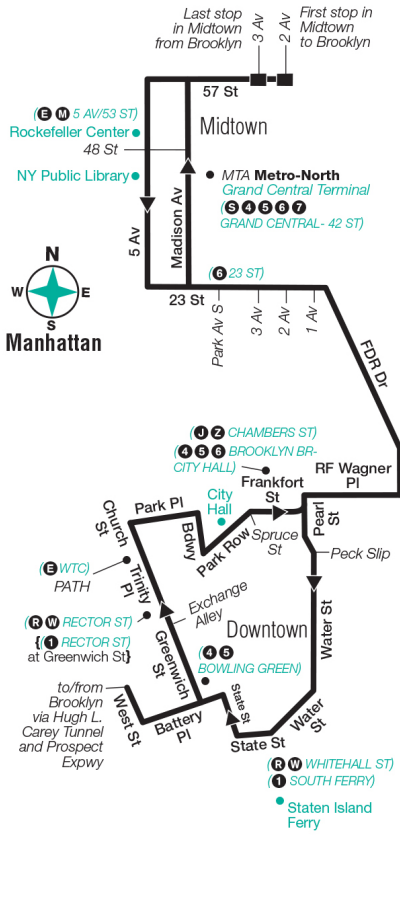

Canarsie/Spring Creek - Downtown/Midtown Via Ave M / Ave H / Cortelyou Rd

Express Service

For accessible subway stations, travel directions and other information:

Effective September 1, 2024

Visit www.mta.info or call us at 511

BM2 Midtown and Downtown

BM2 Midtown Only via FDR Drive

BM2 Downtown Only

BM2 Brooklyn

BM2 MAP LEGEND

- Terminal
- Rush Hour Terminal
- Rush Hour Service
- Point of Interest
- STATION NAME
- Subway Connection
- MTA Metro-North Railroad Station