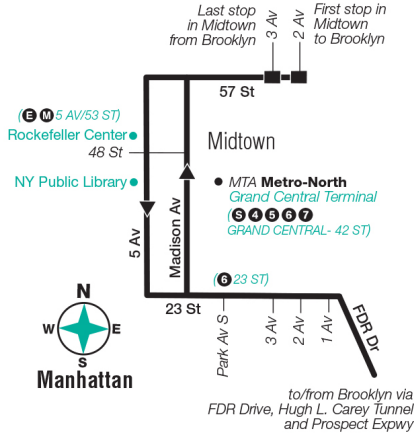

Canarsie/Spring Creek - Downtown/Midtown Via Ave M / Ave H / Cortelyou Rd

Express Service

For accessible subway stations, travel directions and other information:

Effective September 1, 2024

Visit www.mta.info or call us at 511

BM2 Midtown and Downtown

BM2 Midtown Only via FDR Drive

BM2 Downtown Only

BM2 Brooklyn

BM2 MAP LEGEND

- Terminal
- Rush Hour Terminal
- Rush Hour Service
- Point of Interest
- STATION NAME
- Subway Connection
- MTA Metro-North Railroad Station