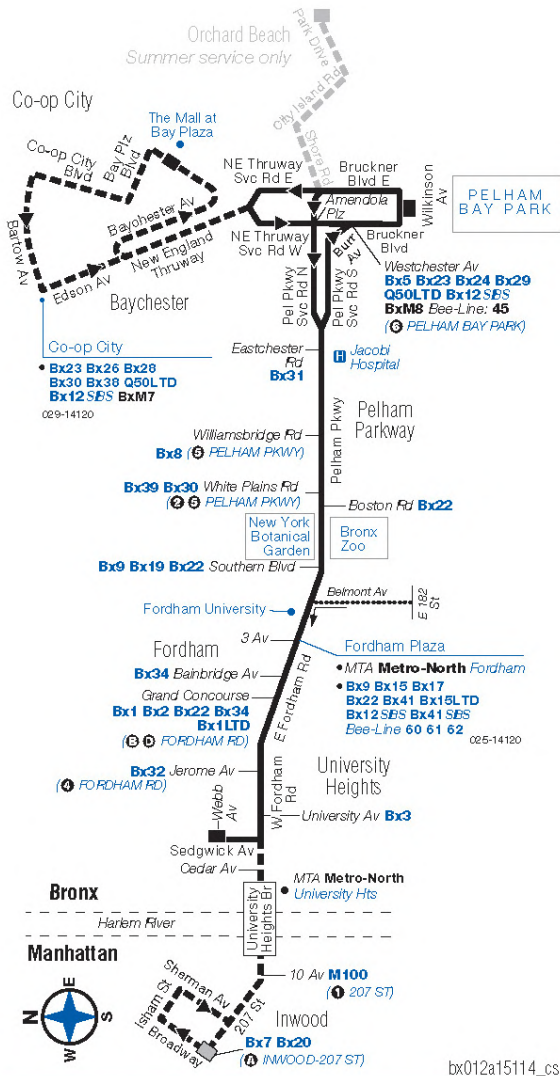

Bx12

Bus Timetable New York City Transit

Pelham Bay - Inwood via Pelham Pkwy / Fordham Rd

Local Service

For accessible subway stations, travel directions and other information:

Effective September 1, 2024

Visit www.mta.info or call us at 511