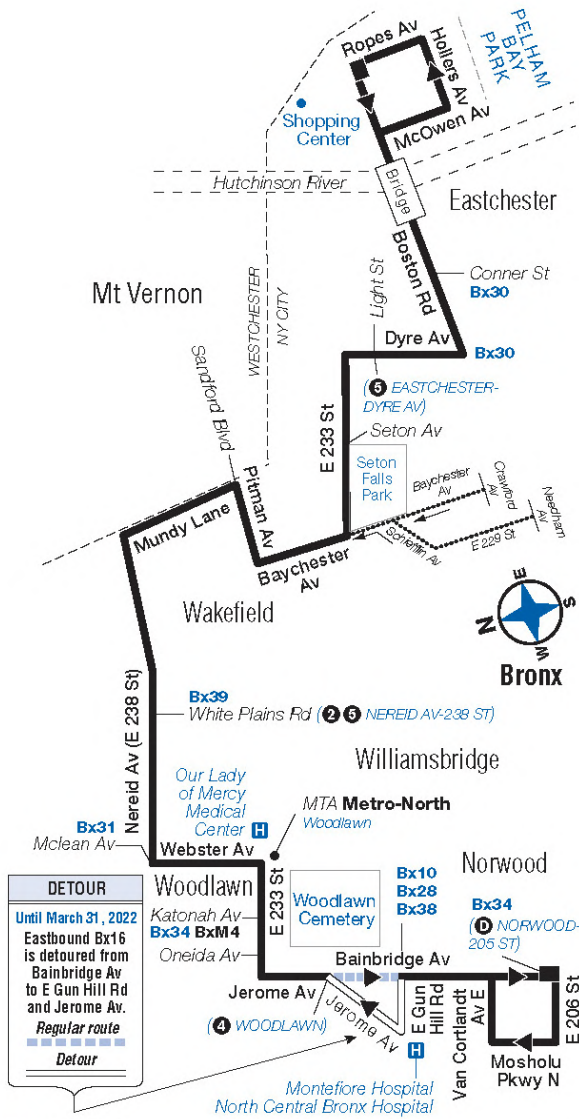

Bx16

Bus Timetable New York City Transit

Pelham - Norwood via E 233rd St / Nereid Av

Local Service

Effective September 3, 2023

For accessible subway stations, travel directions and other information:

[Visit www.mta.info](http://www.mta.info) or call us at 511