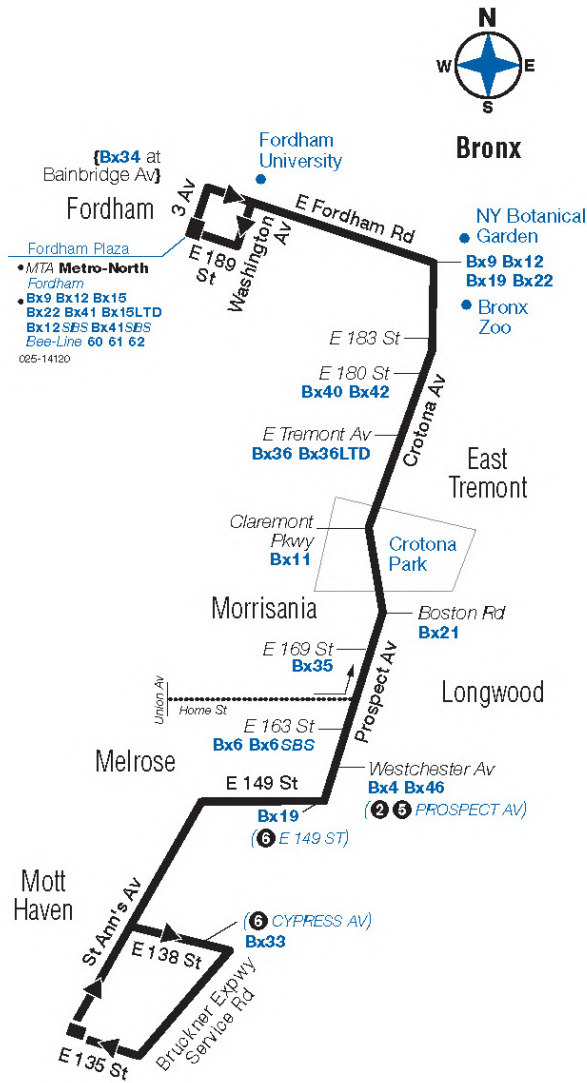

Bx17

Bus Timetable
New York City Transit

Fordham Plaza - Port Morris via Crotona Av / Prospect Av

Local Service

For accessible subway stations, travel directions and other information:

Effective March 31, 2024

Visit www.mta.info or call us at 511

bx017a18162_cs

Bx17 MAP LEGEND

Local/Limited/SBS Bus Transfers: shown in bold blue type.

Terminal

(6) STATION NAME
Subway Connection

MTA Metro-North
Railroad Station

Supplemental Service
School Days (early PM)

Point of Interest