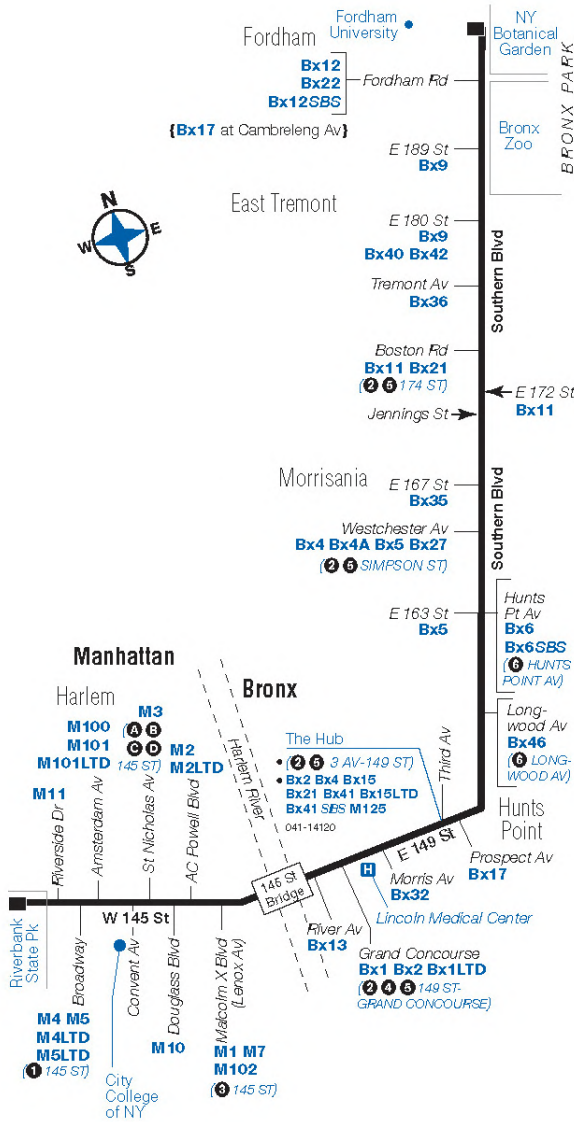

Bx19

Bus Timetable New York City Transit

NY Botanical Garden - Riverbank Park via Southern Bl / E 149th St

Local Service

For accessible subway stations, travel directions and other information:

Effective September 1, 2024

[Visit www.mta.info](http://www.mta.info) or call us at 511

bx019a19266_cs

Bx19 MAP LEGEND

Local/Limited/SBS Bus Transfers: shown in bold blue type.

- Terminal
- STATION NAME
  Subway Connection
- Point of Interest