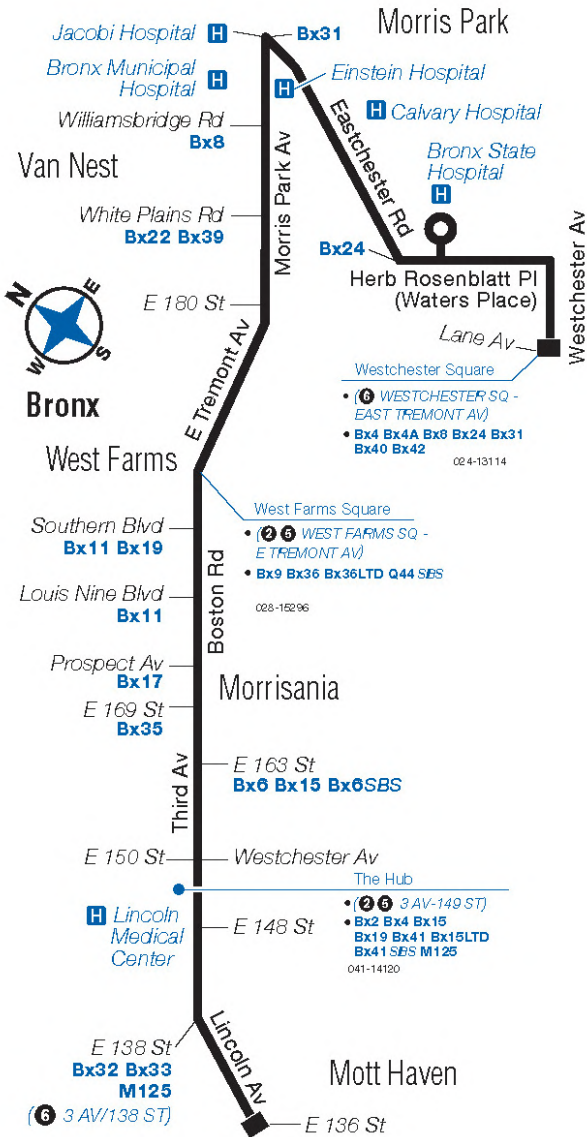

Bx21

Bus Timetable New York City Transit

Westchester Sq - Mott Haven via Morris Park Av / Boston Rd

Local Service

For accessible subway stations, travel directions and other information:

Effective June 26, 2022

[Visit www.mta.info](http://www.mta.info) or call us at 511

bx021a17212_cs

Bx21 MAP LEGEND

Local/Limited/SBS Bus Transfers: shown in bold blue type.

- Terminal
- Point of Interest
- 6 (STATION NAME)
Subway Connection