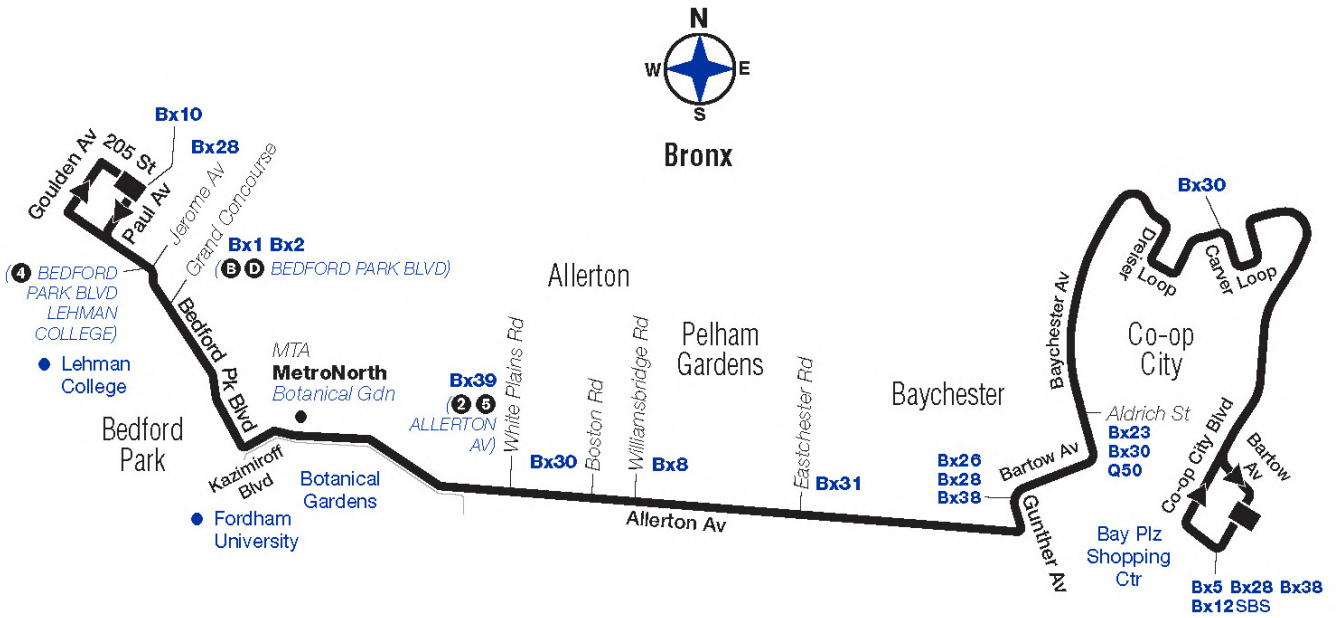

Bx25 Sunday

To Bedford Park

Bay Plaza Mall Bay Plz / Bartow Av	Co-op City Sec. 3 Dreiser Loop / Defoe Place	Baychester Bartow Av / Edson Av	Allerton Allerton Av / Williamsbridge Rd	Williamsbridge Allerton Av / White Plains Rd	Bedford Park Bedford Pk Bl / Grand Concourse	Bedford Park W 205 St / Paul Av
6:24	6:32	6:39	6:47	6:50	6:59	7:02
6:54	7:02	7:09	7:17	7:20	7:29	7:32
7:24	7:32	7:39	7:47	7:50	7:59	8:02
7:53	8:01	8:09	8:16	8:20	8:30	8:34
8:22	8:31	8:39	8:46	8:50	9:00	9:04
8:52	9:01	9:09	9:16	9:20	9:30	9:34
9:21	9:30	9:39	9:48	9:51	10:03	10:07
9:51	9:59	10:08	10:18	10:22	10:33	10:37
10:19	10:29	10:37	10:47	10:52	11:03	11:07
10:49	10:58	11:07	11:17	11:22	11:33	11:37
11:19	11:28	11:37	11:47	11:52	12:03	12:07
11:49	11:58	12:07	12:17	12:22	12:33	12:37
12:19	12:28	12:37	12:47	12:52	1:03	1:07
12:49	12:58	1:07	1:18	1:22	1:34	1:38
1:18	1:28	1:37	1:48	1:52	2:04	2:08
1:48	1:58	2:07	2:18	2:22	2:34	2:38
2:18	2:28	2:37	2:48	2:52	3:04	3:08
2:48	2:58	3:07	3:18	3:22	3:34	3:38
3:18	3:28	3:37	3:48	3:52	4:04	4:08
3:48	3:58	4:07	4:18	4:22	4:34	4:38
4:18	4:28	4:37	4:48	4:52	5:04	5:08
4:48	4:58	5:07	5:18	5:22	5:34	5:38
5:18	5:28	5:37	5:48	5:52	6:04	6:08
5:48	5:58	6:07	6:18	6:22	6:34	6:37
6:17	6:27	6:36	6:46	6:50	7:01	7:04
6:47	6:56	7:04	7:14	7:18	7:29	7:32
7:17	7:26	7:34	7:44	7:48	7:59	8:02
7:47	7:56	8:04	8:14	8:18	8:29	8:32
8:17	8:26	8:34	8:44	8:48	8:59	9:02
8:47	8:56	9:04	9:12	9:17	9:27	9:31
9:17	9:26	9:33	9:41	9:44	9:53	9:57
9:47	9:54	10:02	10:10	10:13	10:22	10:26
10:17	10:24	10:32	10:40	10:43	10:52	10:56

Bx25

Bus Timetable New York City Transit

Co-op City Bay Plaza - Bedford Park via Allerton Av

Local Service

For accessible subway stations, travel directions and other information:

Effective June 26, 2022

Visit www.mta.info or call us at 511

bx025a22110

Bx25 MAP LEGEND

Local/Limited/SBS Bus Transfers: shown in bold blue type.

Express Bus Transfers: shown in bold black type.

■ Terminal

(E) STATION NAME

Subway Connection

MTA MetroNorth
Railroad Station