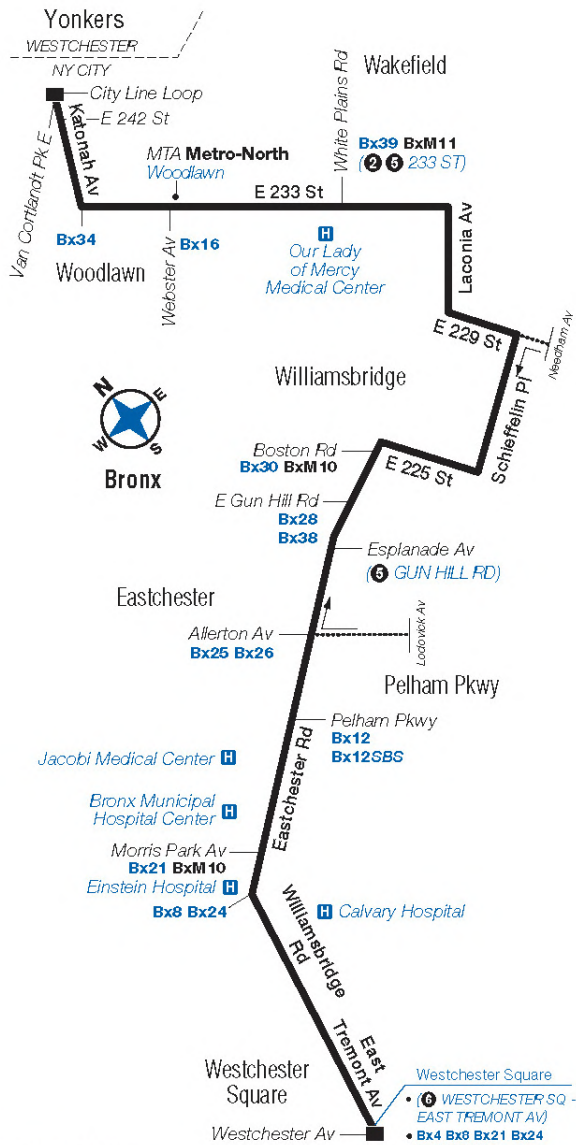

Bx31

Bus Timetable New York City Transit

Woodlawn - Westchester Sq via E 233 St / Eastchester Rd

Local Service

For accessible subway stations, travel directions and other information:

Effective June 26, 2022

Visit www.mta.info or call us at 511

bx031a16285_cs

024-13114

Bx31 MAP LEGEND

Local/Limited/SBS Bus Transfers: shown in bold blue type.

Express Bus Transfers: shown in bold black type.

■ Terminal

(2) STATION NAME
Subway Connection

MTA Metro-North
Railroad Station

----- Supplemental Service
School Days (early PM)