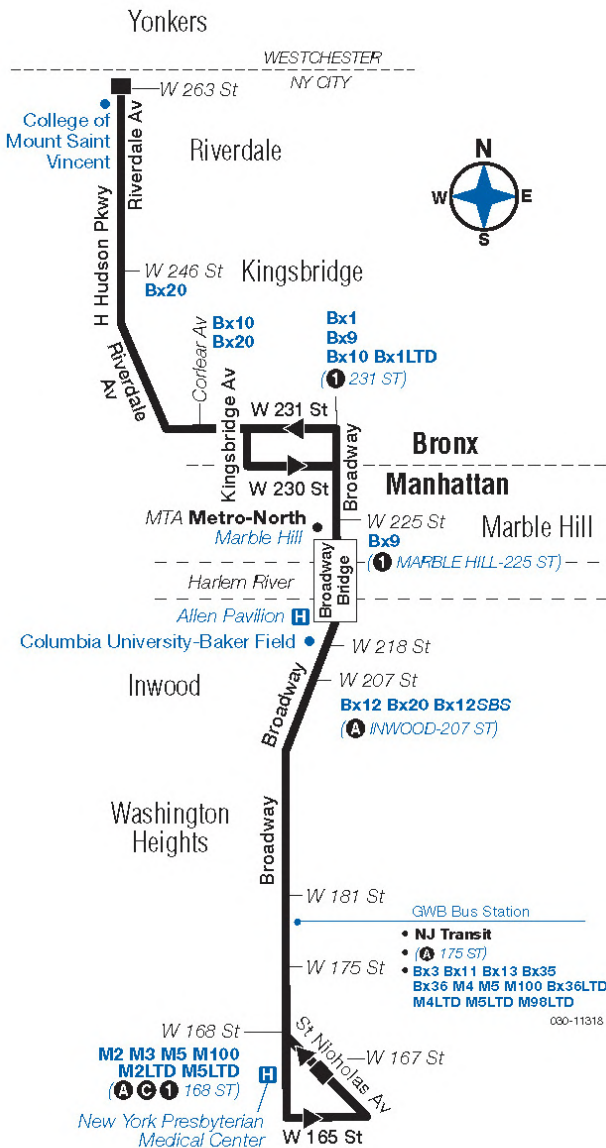

Bx7

Bus Timetable New York City Transit

Riverdale - Washington Heights via Riverdale Av / Broadway

Local Service

For accessible subway stations, travel directions and other information:

Effective June 26, 2022

Visit www.mta.info or call us at 511

bx007a17104_cs

Bx7 MAP LEGEND

Local/Limited/SBS Bus Transfers: shown in bold blue type.

Terminal	Point of Interest
(A STATION NAME) Subway Connection	MTA Metro-North Railroad Station